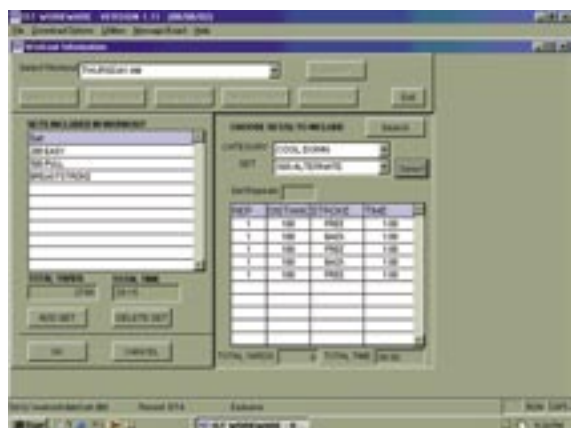

Fair-Play offers 10 FREE standard scoreboard colors. Custom colors available.

Software Products

MEETWARE® for Windows

MEETWARE software turns your PC into a fully integrated timing, meet and team management system. Runs everything from a quick summer league dual meet to a three-day age-group invitational with ease.

TIMEWARE® for Windows

TIMEWARE turns your PC into a timing console. Create your own event lists; time and place events with one or more heats; score diving; print out results and splits; and store all the data in a virtually unlimited memory. Timeware is compatible with existing starts and touchpads. Timeware can download results directly to Hy-Tek's Meet Manager.